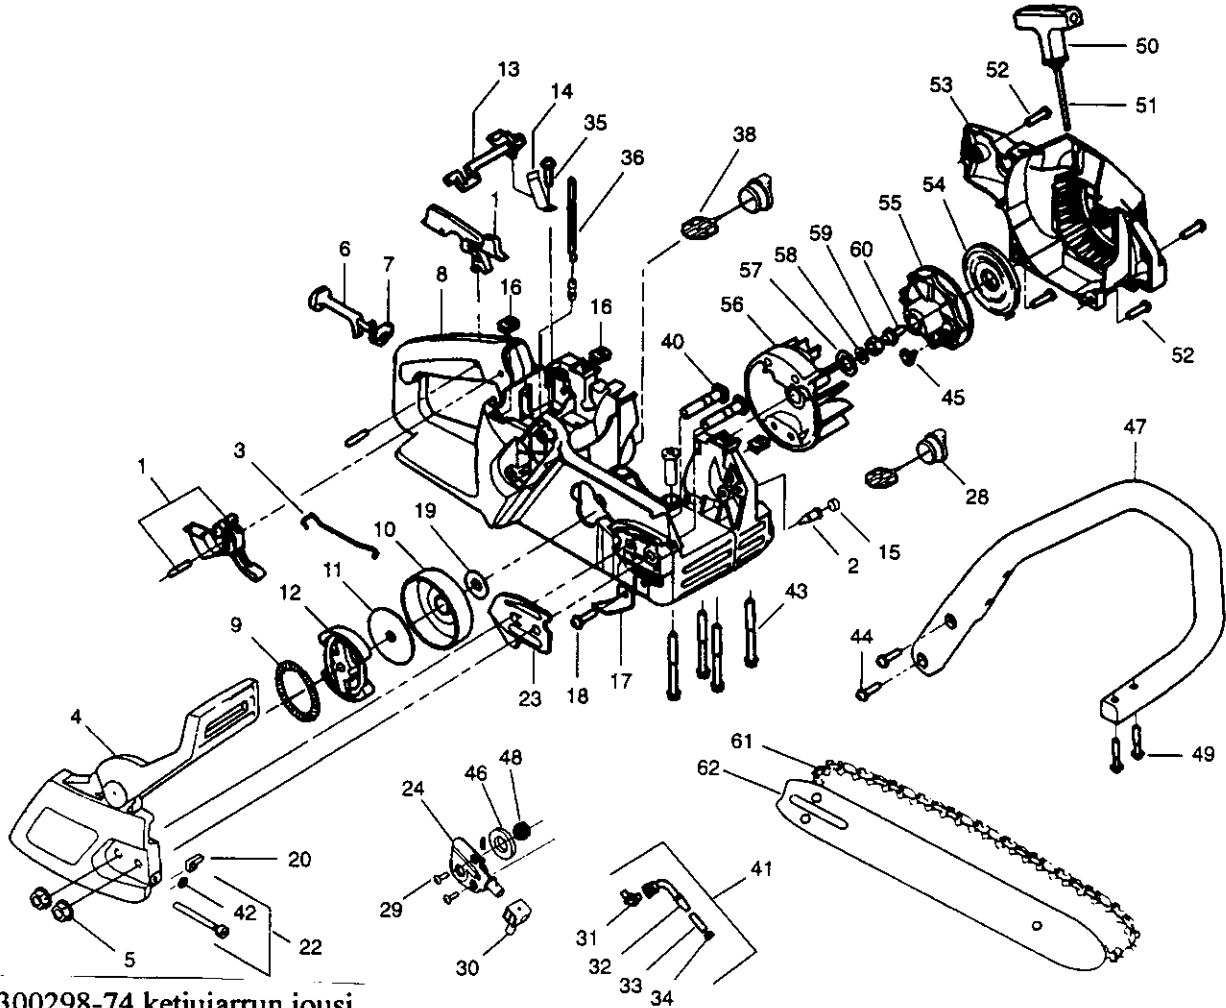

SPAREPARTS

107 26 64-62

5300298-74 ketjujarrun jousi

Ref.	Part No.	Description	Ref.	Part No.	Description	Ref.	Part No.	Description
1.	530069724	Trigger & Lockout Kit (Includes Pin)	24.	530069788	Oil Pump Kit—See Service Reference (Incl. Oil Pump Body, Gear Assy., O-Ring, Dowel Pin & Worm Gear Spring)	49.	530015940	Screw
2.	530026119	Check Valve	28.	530010846	Oil Cap	50.	530037485	Starter Handle
3.	530037809	Wire – Throttle	29.	530016097	Screw	51.	530069232	Rope Kit
4.	530047514	Chain Brake Kit	30.	530019206	Seal Block	52.	530015892	Screw
5.	530015917	Nut – Bar Mounting	31.	530038241	Fitting – Elbow	53.	530049335	Fan Housing
6.	530047989	Choke Lever	32.	530038373	Pick-Up Tube	54.	530027531	Recoil Spring
7.	530038406	Grommet	33.	530037821	Oil Filter	55.	530037817	Starter Pulley
8.	530069802	Chassis Ass'y.	34.	530030189	Plug – Oil Filter	56.	530039187	Flywheel Ass'y.
9.	530094188	Clutch Spring	35.	530015775	Screw	57.	530400897	Washer
10.	530047061	Clutch Drum Ass'y – w/Brg.	36.	530069247	Fuel Line Kit (Large Dia.)	58.	530001717	Lockwasher
11.	530015611	Washer – Clutch	38.	530047192	Fuel Cap	59.	530016134	Nut
12.	530014949	Clutch Ass'y. (Incl. 9)	40.	530016133	Bolt – Bar	60.	530015920	Screw
13.	530038227	Switch Lever	41.	530047663	Oil-Pickup Ass'y. (Incl. 32, 33 & 34)	61.	505365852	Chain – 14"
14.	530016149	Switch Spring	42.	530038593	Retainer – Bar Adjust.	62.	530044328	Bar – 14"
15.	530038264	Oil Vent Plug	43.	530016132	Screw	Not Shown:		
16.	530015922	Clip	44.	530015905	Bolt	530083765	Operator Manual 350 – European	
17.	530029850	Chain Catcher	45.	530016080	Screw	530083767	Operator Manual 350 – Scandinavia	
18.	530015905	Screw	46.	530019231	Dust Seal			
19.	530015907	Washer – Thrust	47.	530037799	Front Handle			
20.	530016180	Pin – Bar Adjusting	48.	530037820	Worm Gear Spring			
22.	530069611	Bar Adjusting Kit (Incl. 42)						
23.	530038238	Bar Mounting Plate						