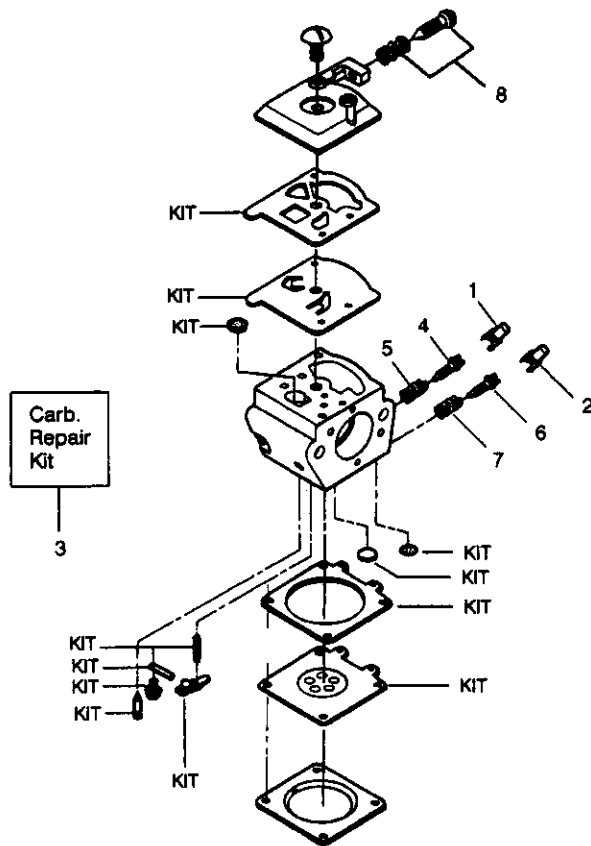

✓ = NEW PART NUMBER FOR IPL

★ = SEE SERVICE REFERENCE LOCATED AT END OF IPL

Ref.	Part No.	Description	Ref.	Part No.	Description	Ref.	Part No.	Description
1.	530031135	Bar Wrench	20.	530069606	Cylinder Kit	36.	530037813	Muffler Diffuser
2.	501691701	Foam-Air Filter	21.	530069604	Piston Kit (Incl. 22 & 23)	37.	530036103	Spark Arrestor Screen
3.	530016101	Nut	22.	530029805	Piston Ring	38.	530018132	Screw
4.	530037804	Air Filter Housing	23.	530015697	Retainer-Piston Pin	39.	530039198	Ignition Module
5.	530069703	Carburetor Kit (Incl. 12 & 13)	24.	530047082	Crankshaft Ass'y.	40.	530015905	Screw
6.	530019239	Carb. Gasket	25.	530047827	Seal & Bearing Ass'y.	41.	530047442	Ground Strap
7.	530015810	Screw	26.	530037935	Cap-Crankcase			
8.	530037806	Carb. Adapter	27.	530016136	Clip-High Tension Lead			
9.	530016187	Screw	28.	530016090	Screw			
10.	530016102	Screw	29.	530069608	Engine Gasket Kit (Incl. 6, 17, 19 & 33)			
11.	530037798	Cylinder Shield	30.	530047834	Wire Harness Ass'y.			
12.	530038318	Limit Cap-High	31.	530014362	Fuel Pick-up Ass'y.			
13.	530038317	Limit Cap-Low	32.	530037652	Heat Insulator			
14.	530049244	Grommet-Carb Adjust.	33.	530019221	Muffler Gasket			
15.	530047213	Primer Ass'y.	34.	530038237	Muffler Back Plate			
16.	530069216	Primer Line Kit (Small Dia)	35.	530047207	Muffler Ass'y. (Incl. 33-34 & 36-38)			
17.	530019210	Air Box Seal						
18.	503235108	Spark Plug (CJ-7Y)						
19.	530019238	Gasket						

✓ = NEW PART NUMBER FOR IPL

★ = SEE SERVICE REFERENCE LOCATED AT END OF IPL

Carburetor Assembly – WT324 – #530069703

Ref.	Part No.	Description
1.	530038318	Limiter Cap – High
2.	530038317	Limiter Cap – Low
3.	530035399	Carburetor Repair Kit (KIT = Indicates Contents) & Includes Limiter Caps
4.	530035383	Needle – Low Speed
5.	530035293	Needle Spring – Low Speed
6.	530035384	Needle – High Speed
7.	530035295	Needle Spring – High Speed
8.	530035296	Screw/Idle Spring Kit