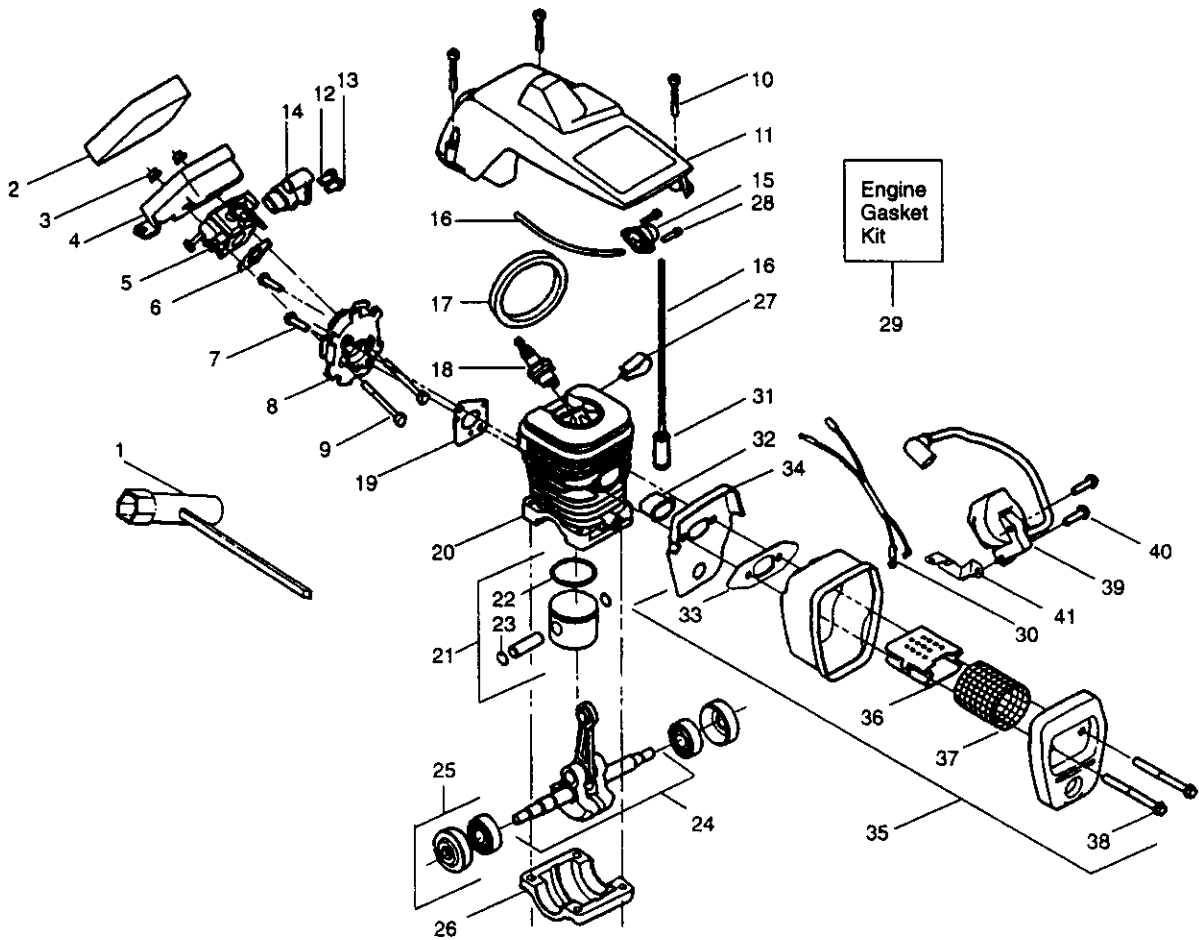

Ref.	Part No.	Description	Ref.	Part No.	Description	Ref.	Part No.	Description
1.	530031135	Bar Wrench	20.	530069606	Cylinder Kit	36.	530037813	Muffler Diffuser
2.	501691701	Foam-Air Filter	21.	530069604	Piston Kit (Incl. 22 & 23)	37.	530036103	Spark Arrestor Screen
3.	530016101	Nut	22.	530029805	Piston Ring	38.	530018132	Screw
4.	530037804	Air Filter Housing	23.	530015697	Retainer-Piston Pin	39.	530039198	Ignition Module
5.	530069703	Carburetor Kit (Incl. 12 & 13)	24.	530047082	Crankshaft Ass'y.	40.	530015905	Screw
6.	530019239	Carb. Gasket	25.	530047827	Seal & Bearing Ass'y.	41.	530047442	Ground Strap
7.	530015810	Screw	26.	530037935	Cap-Crankcase			
8.	530037806	Carb. Adapter	27.	530016136	Clip-High Tension Lead			
9.	530016187	Screw	28.	530016090	Screw			
10.	530016102	Screw	29.	530069608	Engine Gasket Kit (Incl. 6, 17, 19 & 33)			
11.	530037798	Cylinder Shield	30.	530047834	Wire Harness Ass'y.			
12.	530038318	Limit Cap-High	31.	530014362	Fuel Pick-up Ass'y.			
13.	530038317	Limit Cap-Low	32.	530037652	Heat Insulator			
14.	530049244	Grommet-Carb Adjust.	33.	530019221	Muffler Gasket			
15.	530047213	Primer Ass'y.	34.	530038237	Muffler Back Plate			
16.	530069216	Primer Line Kit (Small Dia)	35.	530047207	Muffler Ass'y. (Incl. 33-34 & 36-38)			
17.	530019210	Air Box Seal						
18.	503235108	Spark Plug (CJ-7Y)						
19.	530019238	Gasket						

✓ = NEW PART NUMBER FOR IPL

★ = SEE SERVICE REFERENCE LOCATED AT END OF IPL